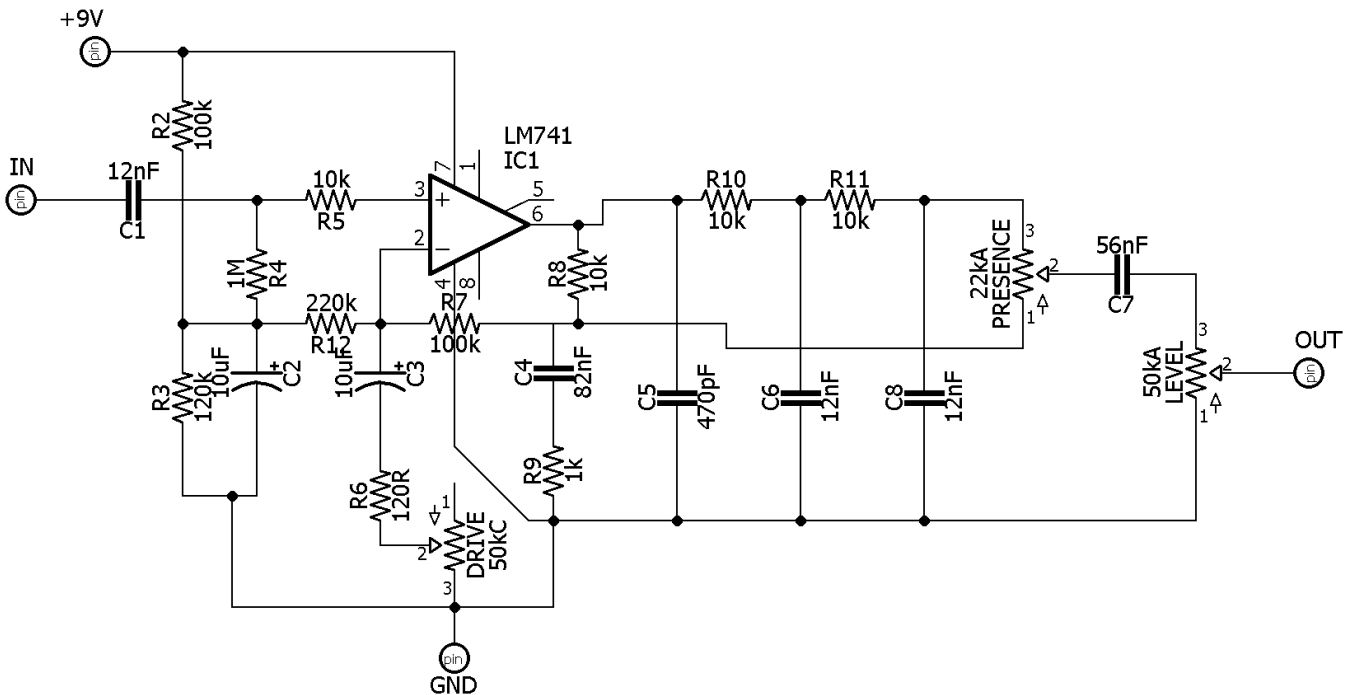

# 'Piece O' Cake' Overdrive (inspired by Crowther Hotcake)

R1	-	
R2	100k	
R3	120k	
R4	1M	
R5	10k	
R6	120R	
R7	100k	
R8	10k	
R9	1k	
R10	10k	
R11	10k	
R12	220k	
C1	12nF	NP
C2	10uF	polar
C3	10uF	polar
C4	82nF	NP
C5	470pF	NP
C6	12nF	NP
C7	56nF	NP
C8	12nF	NP
IC1	LM741	
LEVEL	50kA	
DRIVE	50kC	
PRESENCE	22kA	