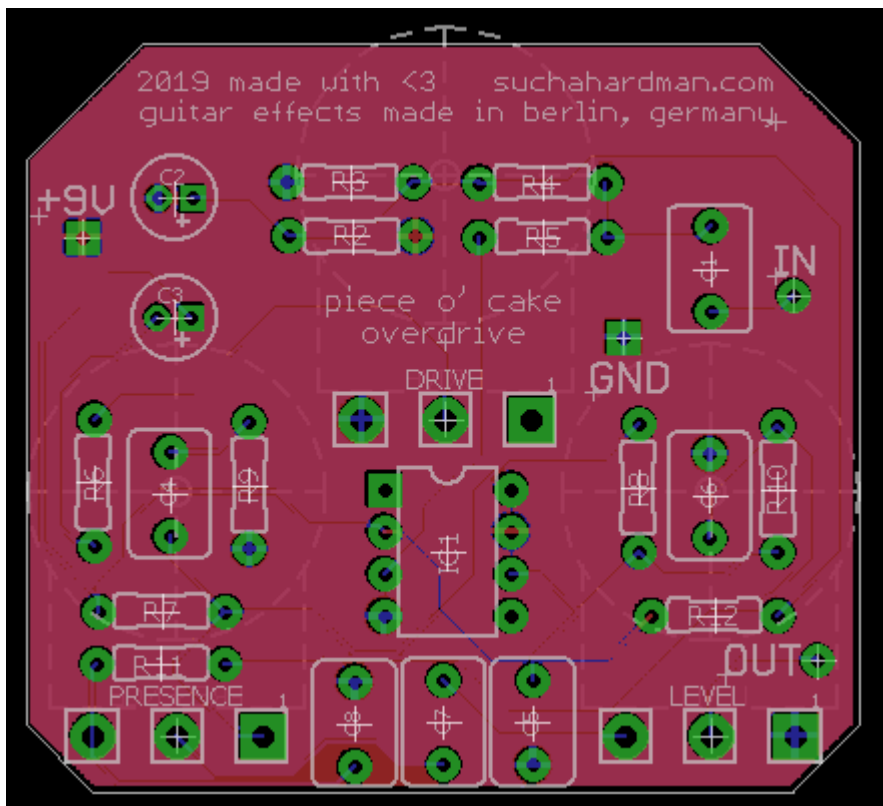

# 'Piece O' Cake' Overdrive (inspired by Crowther Hotcake)

R1	-	
R2	100k	
R3	120k	
R4	1M	
R5	10k	
R6	120R	
R7	100k	
R8	10k	
R9	1k	
R10	10k	
R11	10k	
R12	220k	
C1	12nF	NP
C2	10uF	polar
C3	10uF	polar
C4	82nF	NP
C5	470pF	NP
C6	12nF	NP
C7	56nF	NP
C8	12nF	NP
IC1	LM741	
LEVEL	50kA	
DRIVE	50kC	
PRESENCE	22kA	